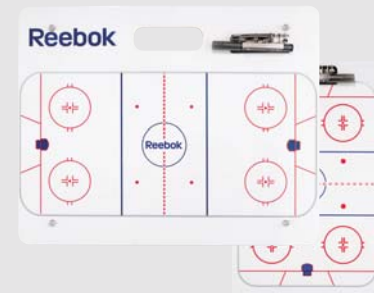

PP9L
Referee Pants
Size : S , M , L , XL
Made in Czech Republic

PG100
Referee Pants with Girdle
Size : S , M , L , XL
Made in Thailand

PG9
Referee Girdle
Size : M , L , XL
Made in Thailand

SG90
Referee Shin Guard
Size : One Size
Made in China

MOUTH GUARD ELITE
Size : SR , INT
Made in Australia

7K NECK GUARD
Size : SR
Made in China

4K NECK GUARD
Size : SR , JR , YT
Made in China

WRIST GUARD
Size : Free
Made in China

7K JOCK SHORT
Size : SR / S , M , L
Made in China

4K JOCK SHORT
Size : SR / S , M , L , XL : JR / 150 , 160
Made in China

JILL SHORT
Size : Women / S , M , L : Girl / S , M , L
Made in China

COACHING BOARD
Size : 41cm×25cm / Jumbo 50cm×41cm
Made in China